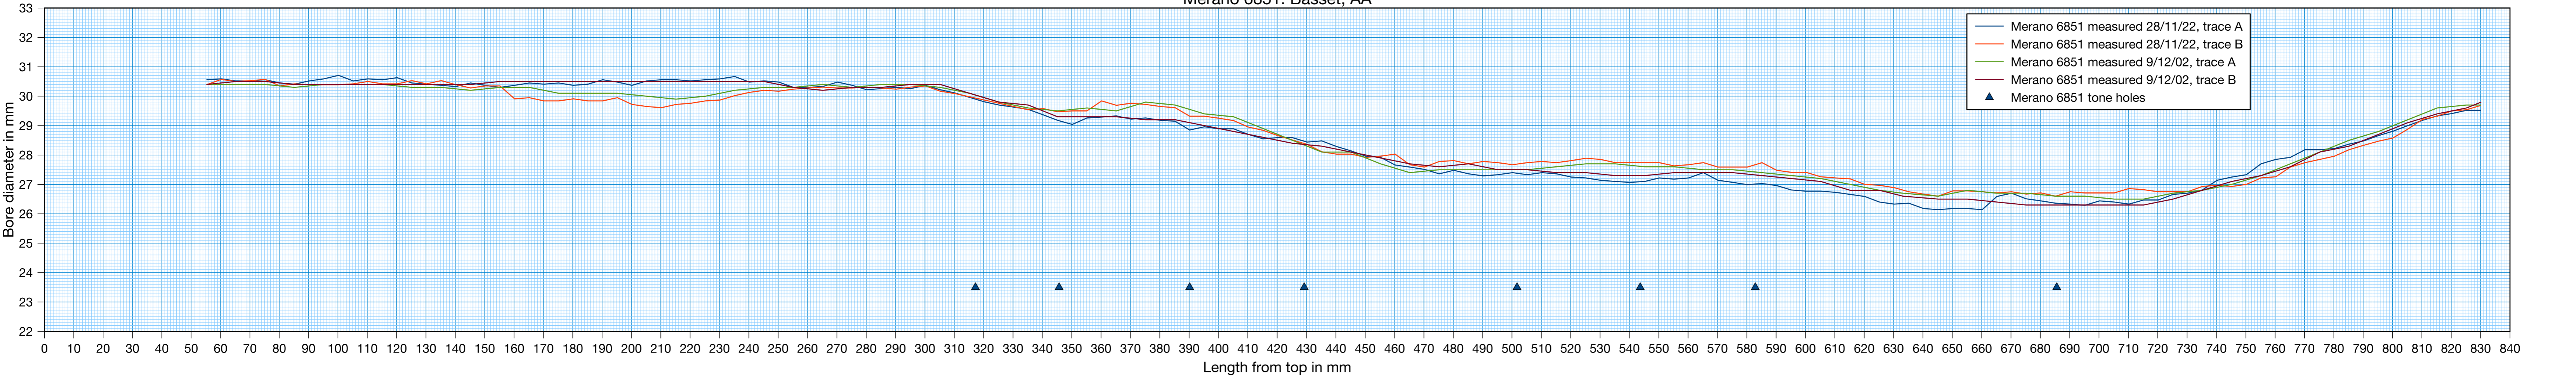

Merano 6851: Basset, AA

- Merano 6851 measured 28/11/22, trace A
- Merano 6851 measured 28/11/22, trace B
- Merano 6851 measured 9/12/02, trace A
- Merano 6851 measured 9/12/02, trace B
- Merano 6851 tone holes