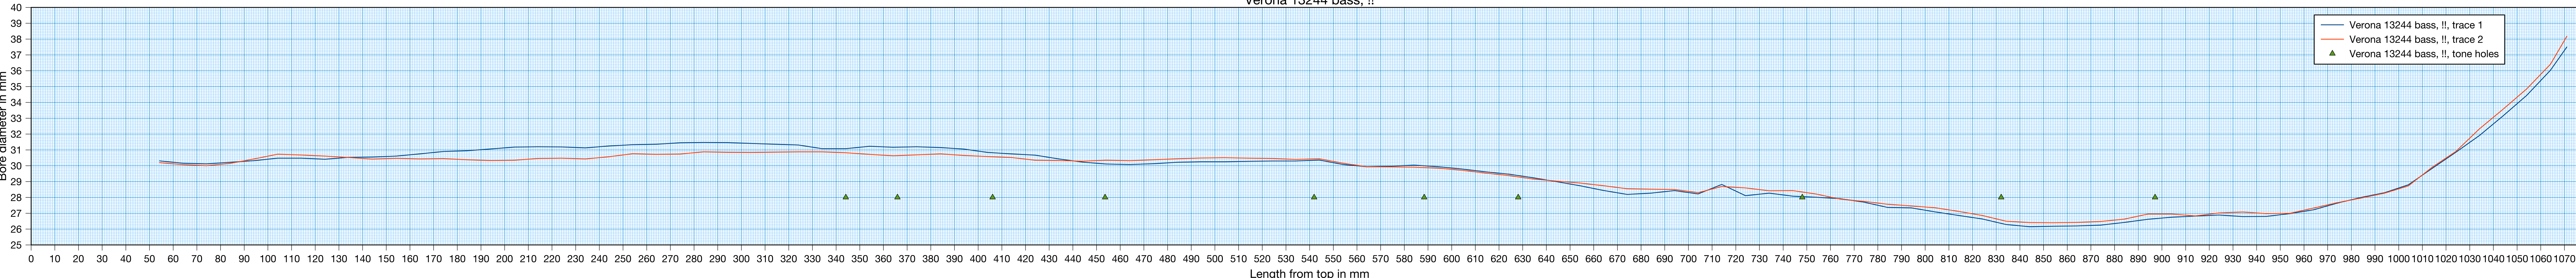

Verona 13244 bass, !!

Verona 13244 bass, !!, trace 1
Verona 13244 bass, !!, trace 2
Verona 13244 bass, !!, tone holes